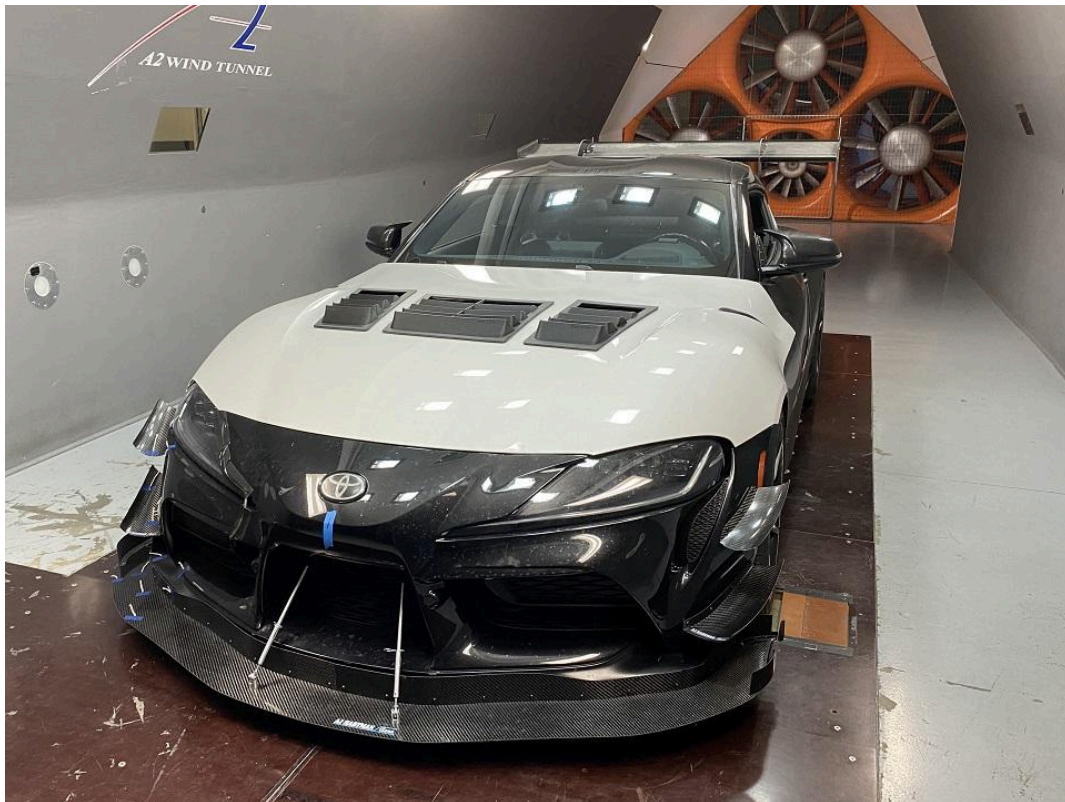

/// Race Louvers

Professional R&D - Wind Tunnel Tested - Track Proven

info@racelouvers.com - www.racelouvers.com

908-447-5788

Supra MK5 Wind Tunnel Data

Coming Soon