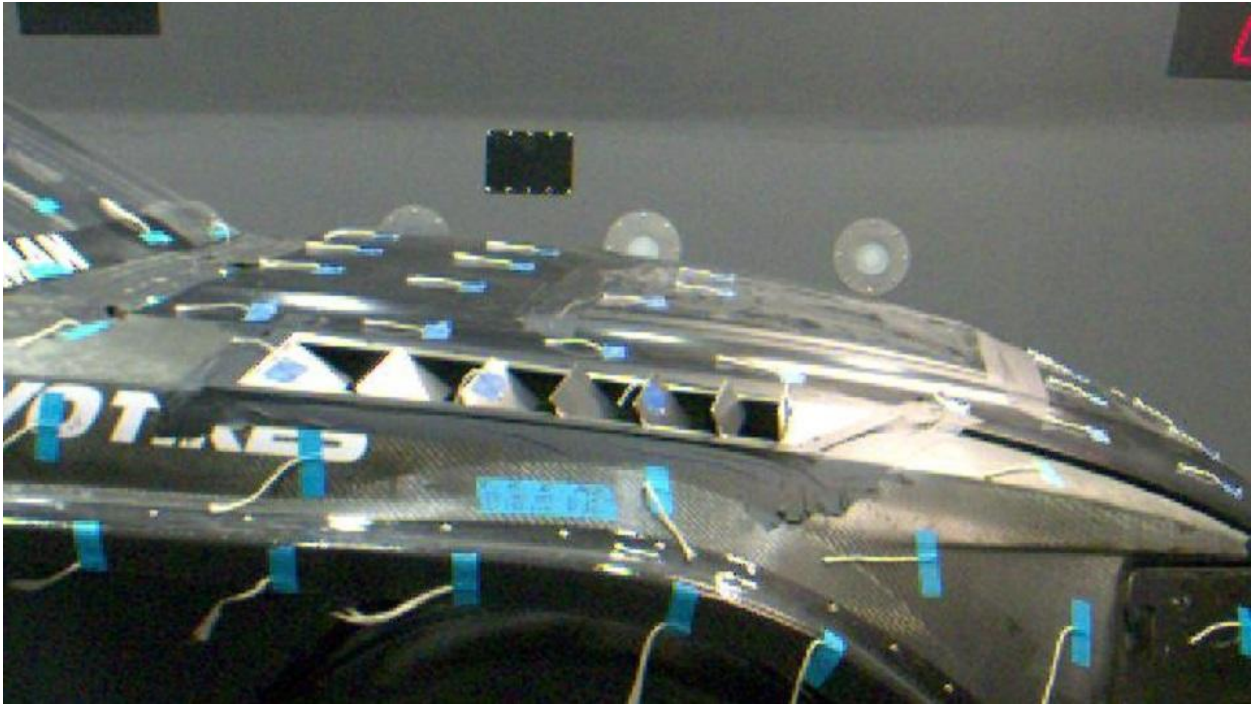

/// Race Louvers

Professional R&D - Wind Tunnel Tested - Track Proven

info@racelouvers.com - www.racelouvers.com

908-447-5788

Fender Vents & Extractors Tested

No vents (baseline)

Mesh / Open Hole Vent

Hod Rod Stamped Louvers, 1/4" Tall

Common Recessed Louvers, 1/4" Tall

Common Time Attack Raised Louvers, 1-7/8" Tall

Race Louvers RS Fender Trim,
Updated to new RSF Fender Trim, 3/8" Tall

Race Louvers RT Fender Trim, 3/4" Tall - Discontinued

Race Louvers Wind Tunnel Video: <https://www.youtube.com/watch?v=yuAvbWmOA0Q>

AJ Hartman Aero Wind Tunnel Video: <https://www.youtube.com/watch?v=1B2LdsQdO1U&t=51s>