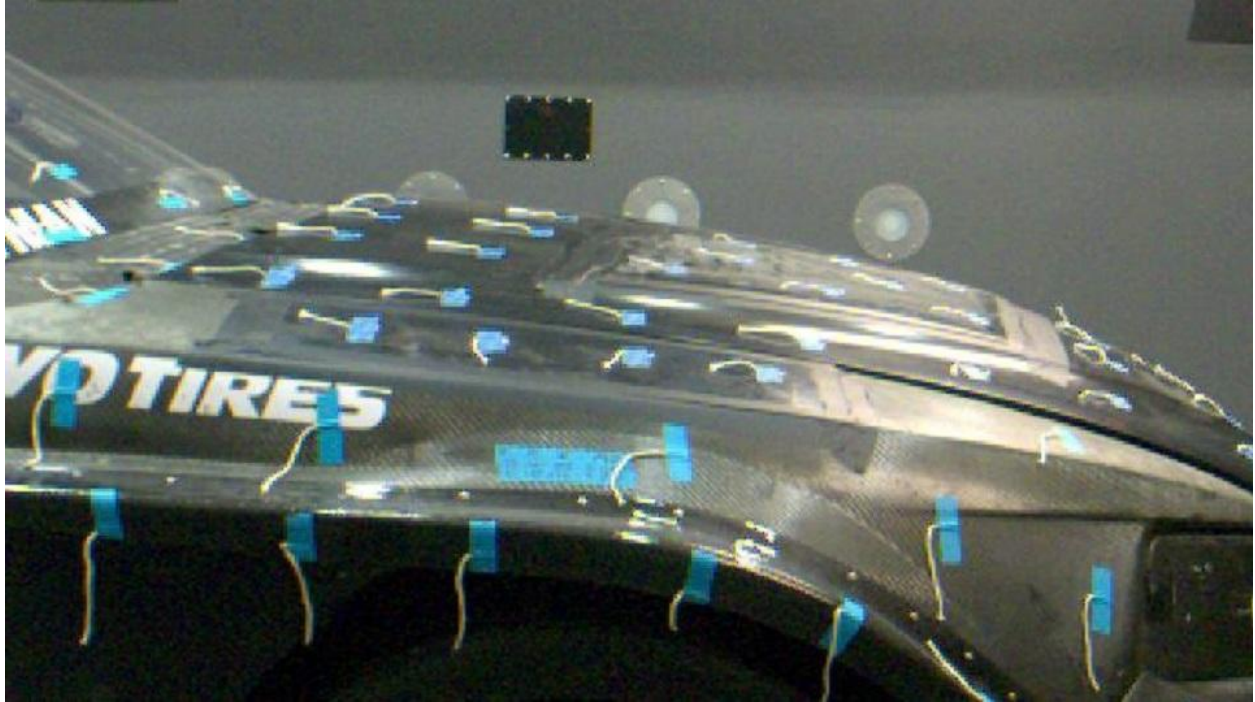

/// Race Louvers

Professional R&D - Wind Tunnel Tested - Track Proven

info@racelouvers.com - www.racelouvers.com

908-447-5788

Fender Vents & Extractors Tested

No vents (baseline)

Mesh / Open Hole Vent

Hod Rod Stamped Louvers, 1/4" Tall

Common Recessed Louvers, 1/4" Tall

Common Time Attack Raised Louvers, 1-7/8" Tall

Race Louvers RS Fender Trim,
Updated to new RSF Fender Trim, 3/8" Tall

Race Louvers RT Fender Trim, 3/4" Tall - Discontinued

Race Louvers Wind Tunnel Video: <https://www.youtube.com/watch?v=yuAvbWmOA0Q>

AJ Hartman Aero Wind Tunnel Video: <https://www.youtube.com/watch?v=1B2LdsQdO1U&t=51s>