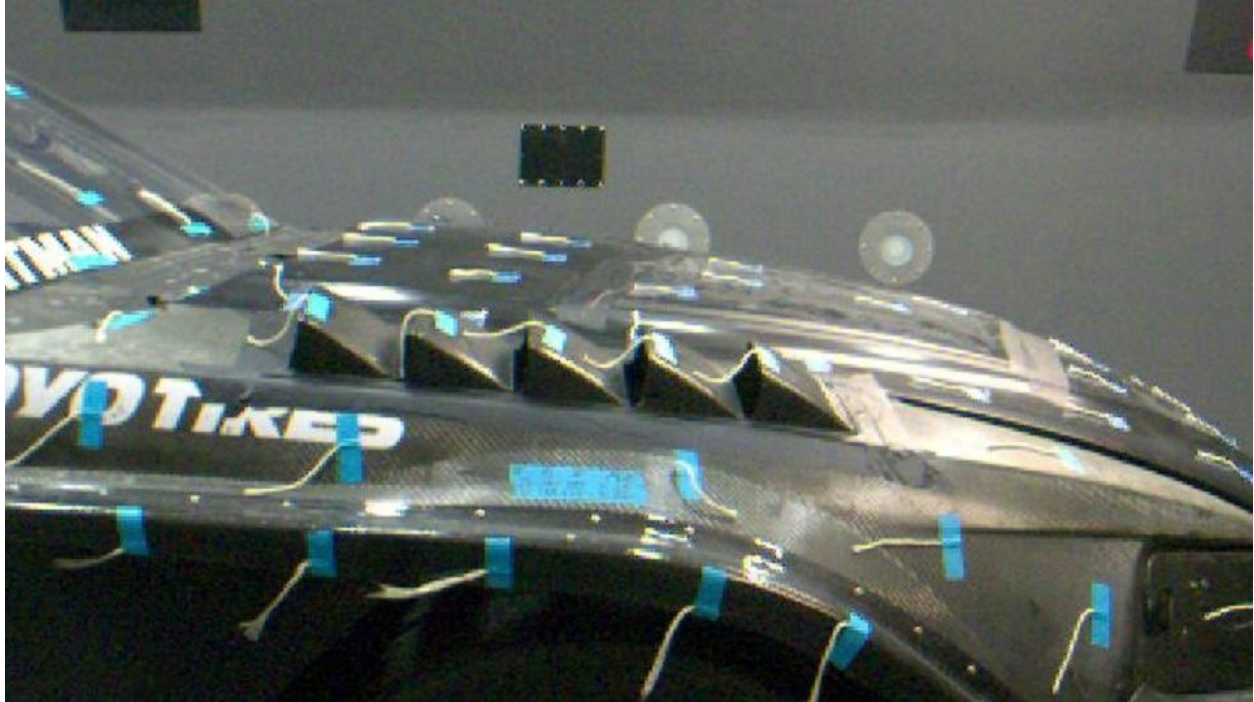

/// Race Louvers

Professional R&D - Wind Tunnel Tested - Track Proven

info@racelouvers.com - www.racelouvers.com

908-447-5788

Fender Vents & Extractors Tested

No vents (baseline)

Mesh / Open Hole Vent

Hod Rod Stamped Louvers, 1/4" Tall

Common Recessed Louvers, 1/4" Tall

Common Time Attack Raised Louvers, 1-7/8" Tall

Race Louvers RS Fender Trim,
Updated to new RSF Fender Trim, 3/8" Tall

Race Louvers RT Fender Trim, 3/4" Tall - Discontinued

Race Louvers Wind Tunnel Video: <https://www.youtube.com/watch?v=yuAvbWmOA0Q>

AJ Hartman Aero Wind Tunnel Video: <https://www.youtube.com/watch?v=1B2LdsQdO1U&t=51s>