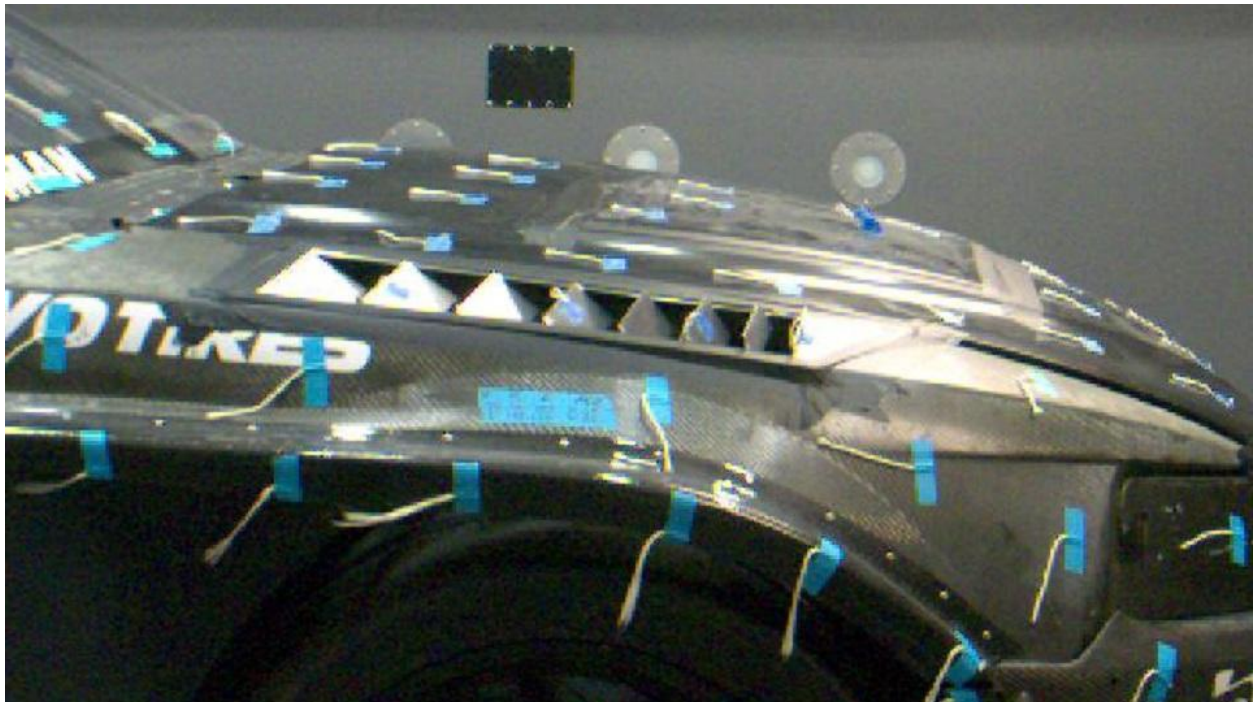

/// Race Louvers

Professional R&D - Wind Tunnel Tested - Track Proven

info@racelouvers.com - www.racelouvers.com

908-447-5788

Fender Vents & Extractors Tested

No vents (baseline)

Mesh / Open Hole Vent

Hod Rod Stamped Louvers, 1/4" Tall

Common Recessed Louvers, 1/4" Tall

Common Time Attack Raised Louvers, 1-7/8" Tall

Race Louvers RS Fender Trim,
Updated to new RSF Fender Trim, 3/8" Tall

Race Louvers RT Fender Trim, 3/4" Tall - Discontinued

Race Louvers Wind Tunnel Video: <https://www.youtube.com/watch?v=yuAvbWmOA0Q>

AJ Hartman Aero Wind Tunnel Video: <https://www.youtube.com/watch?v=1B2LdsQdO1U&t=51s>