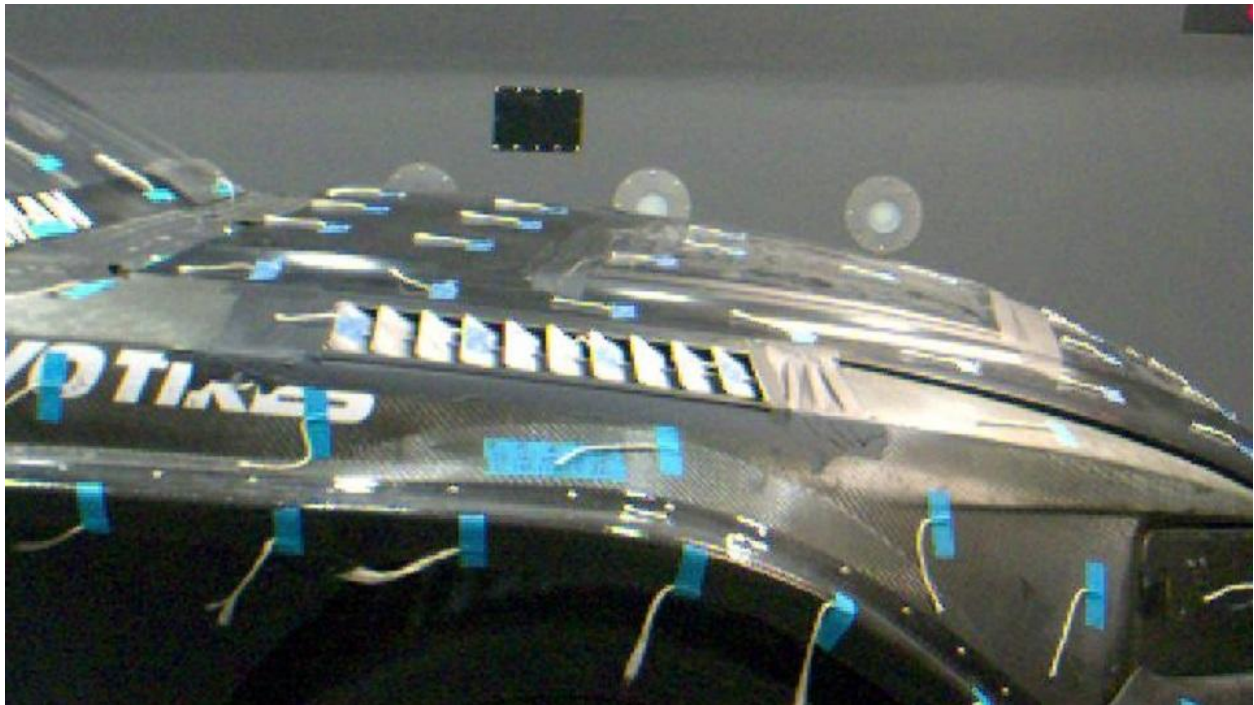

/// Race Louvers

Professional R&D - Wind Tunnel Tested - Track Proven

info@racelouvers.com - www.racelouvers.com

908-447-5788

Fender Vents & Extractors Tested

No vents (baseline)

Mesh / Open Hole Vent

Hod Rod Stamped Louvers, 1/4" Tall

Common Recessed Louvers, 1/4" Tall

Common Time Attack Raised Louvers, 1-7/8" Tall

Race Louvers RS Fender Trim,
Updated to new RSF Fender Trim, 3/8" Tall

Race Louvers RT Fender Trim, 3/4" Tall - Discontinued

Race Louvers Wind Tunnel Video: <https://www.youtube.com/watch?v=yuAvbWmOA0Q>

AJ Hartman Aero Wind Tunnel Video: <https://www.youtube.com/watch?v=1B2LdsQdO1U&t=51s>