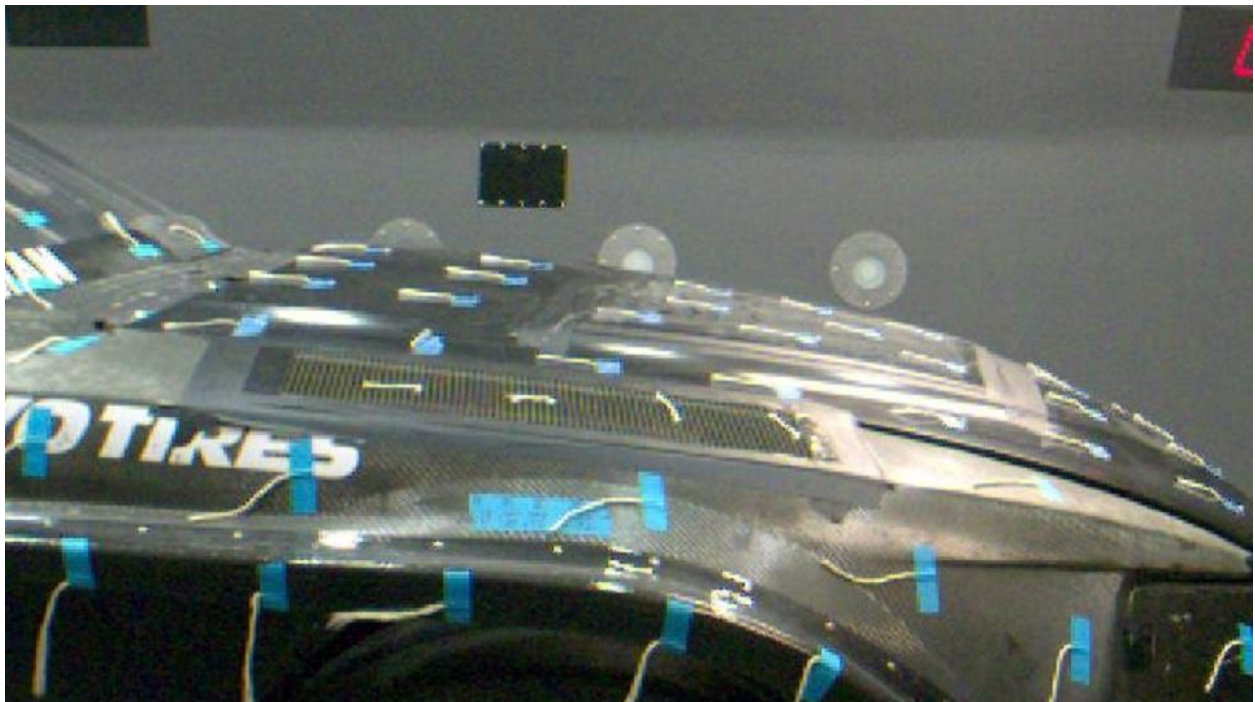

/// Race Louvers

Professional R&D - Wind Tunnel Tested - Track Proven

info@racelouvers.com - www.racelouvers.com

908-447-5788

Fender Vents & Extractors Tested

No vents (baseline)

Mesh / Open Hole Vent

Hod Rod Stamped Louvers, 1/4" Tall

Common Recessed Louvers, 1/4" Tall

Common Time Attack Raised Louvers, 1-7/8" Tall

Race Louvers RS Fender Trim,
Updated to new RSF Fender Trim, 3/8" Tall

Race Louvers RT Fender Trim, 3/4" Tall - Discontinued

Race Louvers Wind Tunnel Video: <https://www.youtube.com/watch?v=yuAvbWmOA0Q>

AJ Hartman Aero Wind Tunnel Video: <https://www.youtube.com/watch?v=1B2LdsQdO1U&t=51s>